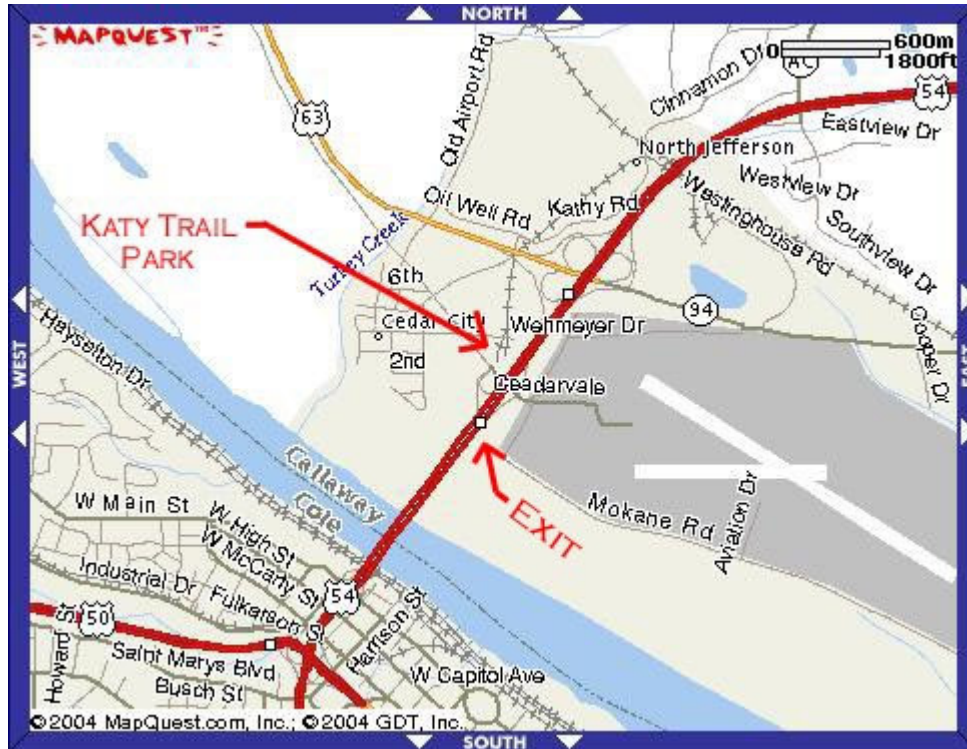

## M.A.Y. Rally Map

Take the 1<sup>st</sup> Exit North of the Missouri River on Hwys 54/63.  
Then, go West 1 block, and make a sharp right turn. Parking is on the east side of the pavilion.

**Sign-in from 10:00 am – Noon  
Parade to Capitol at 12:30 pm**